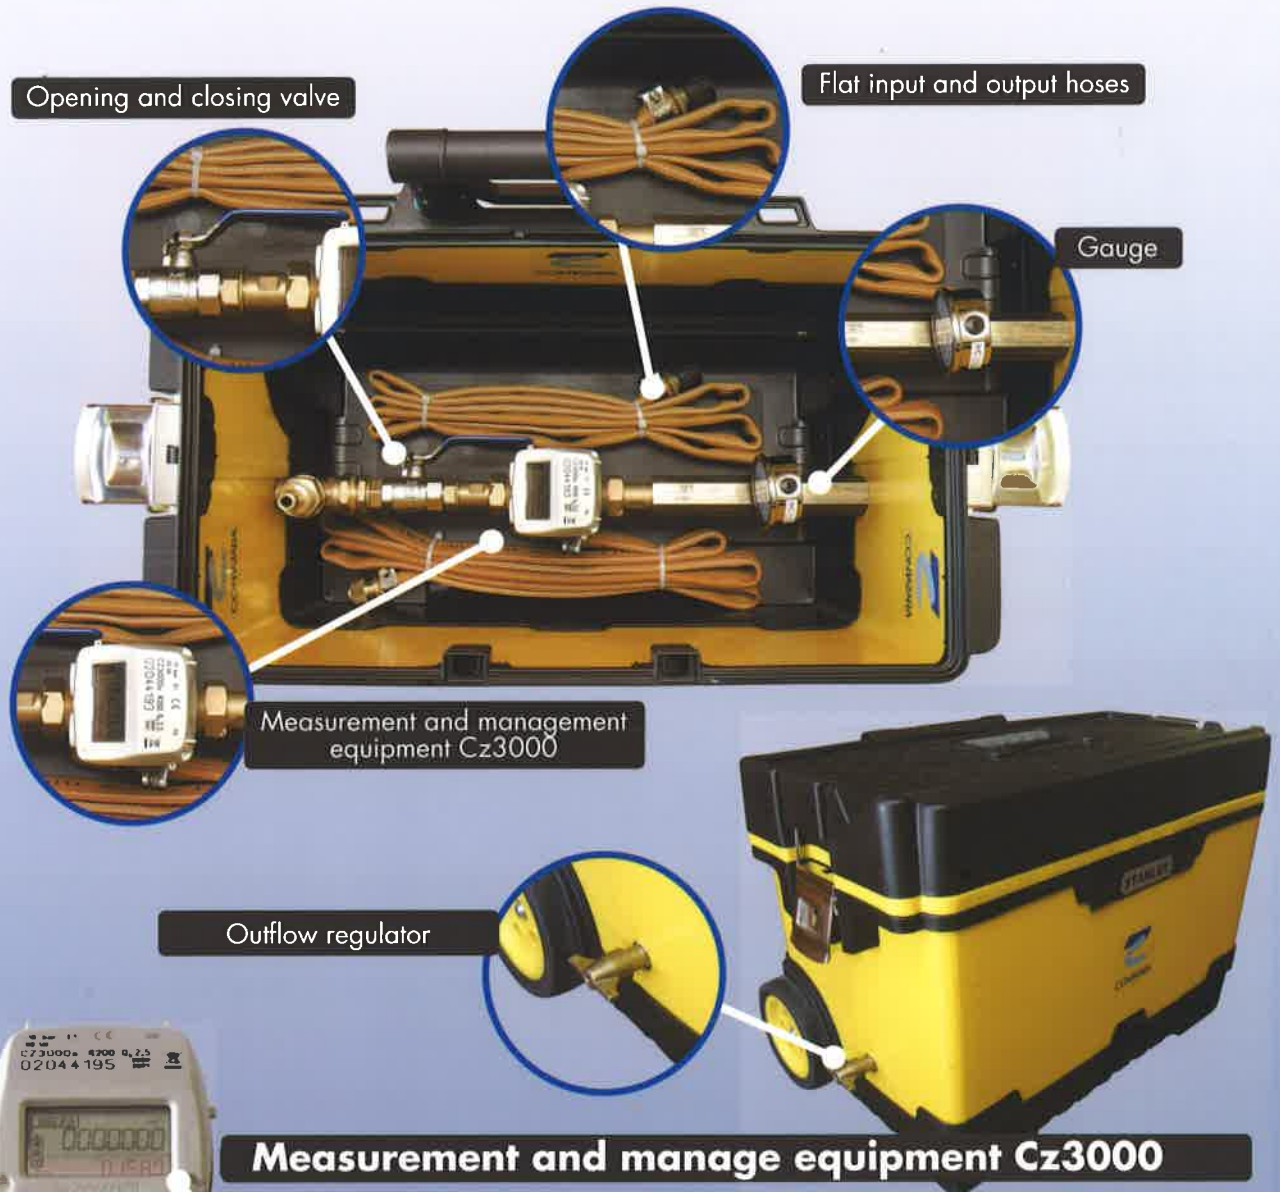

Field Verifier

Principally used for the verification of other meters in the field

Measurement and manage equipment Cz3000

RATIO	MODEL	Q1 (l/h)	Q2 (l/h)	Q3 (m ³ /h)	Q4 (m ³ /h)
250	CZ3000-15	10	16	2,5	3,125
250	CZ3000-20	16	25,6	4	5
250	CZ3000-32	40	64	10	12,5
250	CZ3000-40	64	102,4	16	20

- Ratio 250
- Possibility of reset to zero
- Instantaneous flow and accumulated flow (m³, litres, decilitres, centilitres) visible in display
- It can be placed in any position
- Battery duration 12+1

Available from 13/15 mm up to 40 mm